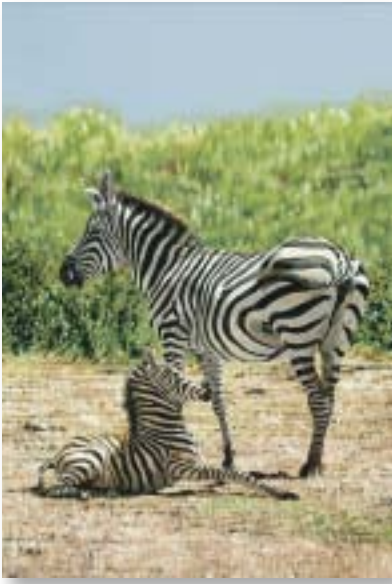

©Guy Combes © The Greenwich Workshop, Inc.

LEOPARD LOUNGE *(detail)*

The
Greenwich Workshop
North America's Leading Publisher of Fine Art Editions

GUY COMBES

THE ART OF GUY COMBES: AN EYE FOR WILDLIFE

MBOGO MKUU
Fine Art Giclée Canvas:
limited to 75 s/n. 30" w x 24" h. \$595
Low inventory

THE CRÈCHE
Fine Art Masterwork™ Giclée Canvas: Sold Out at Publisher. Ask Your
Dealer for Availability.
Fine Art Giclée Canvas: limited to 50 s/n. 28" w x 21" h. \$550

MONARCH OF MWALUGANJE
Fine Art Masterwork™ Giclée Canvas: limited to 50 s/n. 37" w x 17" h. \$595

ROTHSCHILD GIRAFFE, NAKURU PARK
Fine Art Masterwork™ Giclée Canvas:
limited to 50 s/n. 15" w x 45" h. \$595

All artwork ©Guy Combes ©The Greenwich Workshop® Inc.

A SHAKY START
Fine Art SmallWorks™ Giclée Canvas:
limited to 75 s/n. 9" w x 12" h. \$195

HIGH HOPES
Fine Art Giclée Canvas:
limited to 50 s/n.
19" w x 24" h. \$450

All artwork ©Guy Combes ©The Greenwich Workshop, Inc.

TANGO
Fine Art Giclée Canvas:
limited to 50 s/n. 29" w x 16" h. \$450

DIK-DIK
Fine Art SmallWorks™ Giclée Canvas:
limited to 75 s/n. 9" w x 12" h.
\$195