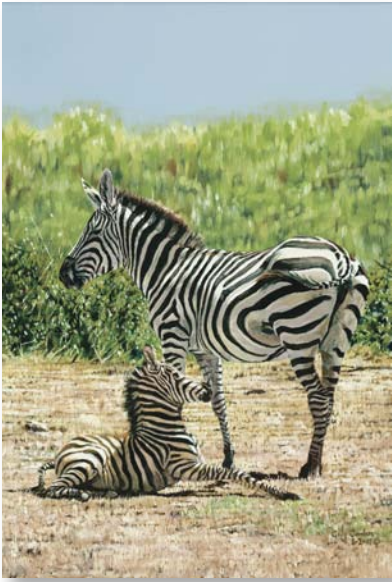

A SHAKY START
Fine Art SmallWorks™ Giclée Canvas:
limited to 75 s/n. 9" w x 12" h. $195